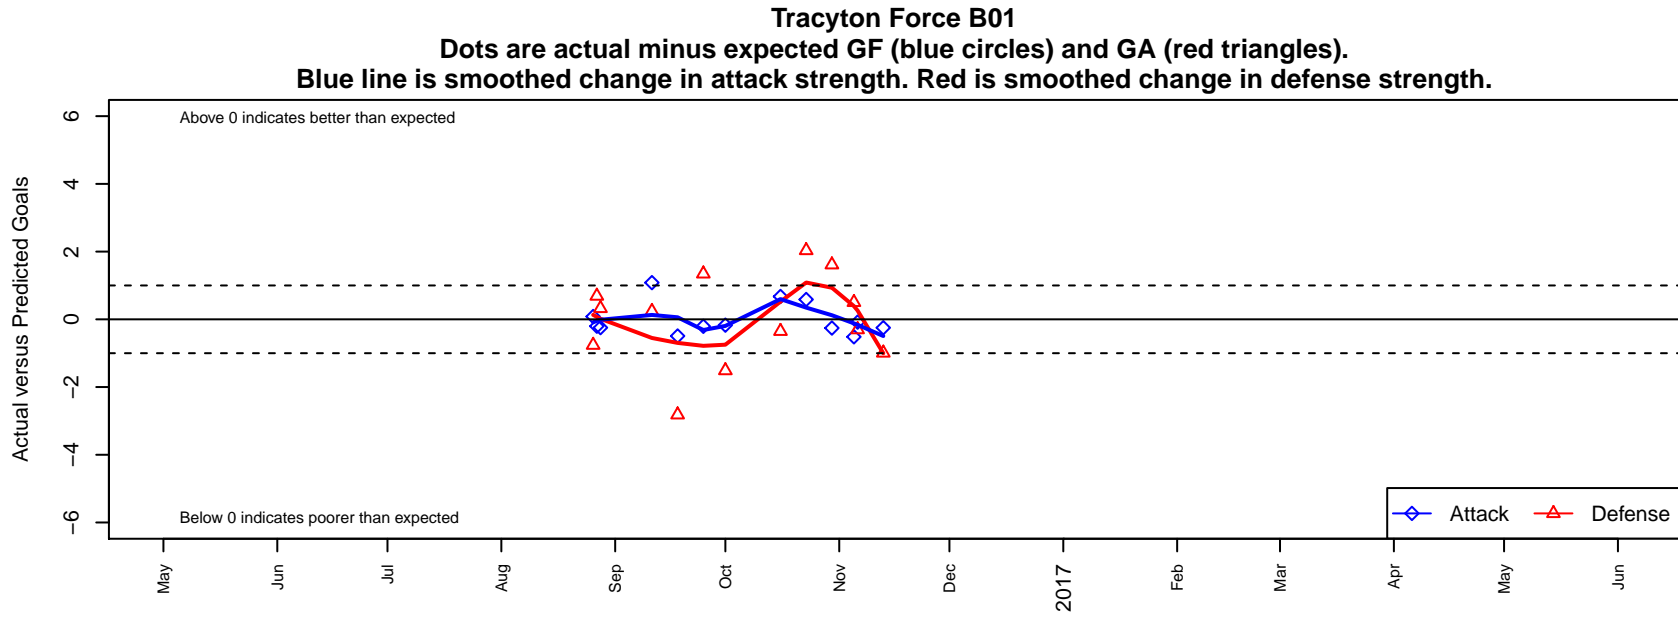

Tracyton Force B01

Tracyton SC
Tracyton, WA
B01 total strength=755
attack=0.84 defense=0.88
fall league = PSPL Classic 2 U16

alt names used:
Tracyton Soccer Club B01 Force
Tracyton Force

Venues played:
2016 River Jam Samba U16
2016 PSPL Classic 2 U16

**attack and defense variance (black dot)
relative to other teams
and top 10 in region**

**attack and defense rating
relative to others at age
and all opponents in last 13 months**

Performance relative to 13 month average