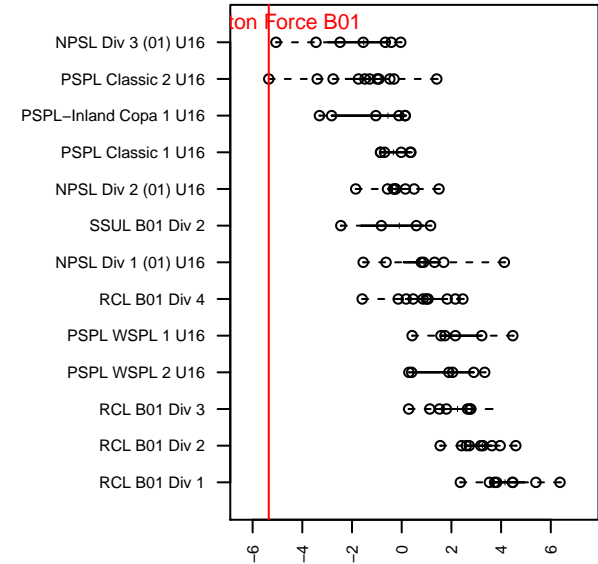

Tracyton Force B01

Tracyton SC
Tracyton, WA
B01 total strength=755
attack=0.84 defense=0.88
fall league = PSPL Classic 2 U16

alt names used:
Tracyton Soccer Club B01 Force
Tracyton Force

Venues played:
2016 River Jam Samba U16
2016 PSPL Classic 2 U16

**attack and defense variance (black dot)
relative to other teams
and top 10 in region**

**attack and defense rating
relative to others at age
and all opponents in last 13 months**

Performance relative to 13 month average

Performance relative to 13 month average

date	home		away		venue	pred.home	pred.away
2016-11-13	Tracyton Force B01	0	Seattle Celtic Green B01	6	2016 PSPL Classic 2 U16	0.25	5.01
2016-11-06	Wenatchee Valley United Quincy B01	12	Tracyton Force B01	0	2016 PSPL Classic 2 U16	11.70	0.08
2016-11-05	Tracyton Force B01	0	PCSC Cruz Azul B01	8	2016 PSPL Classic 2 U16	0.52	8.50
2016-10-30	Fuerza FC Academy B01	5	Tracyton Force B01	0	2016 PSPL Classic 2 U16	6.61	0.26
2016-10-23	Tracyton Force B01	1	NK Havoc B01	4	2016 PSPL Classic 2 U16	0.41	6.03
2016-10-16	Tracyton Force B01	1	SGESC Fusion B01	8	2016 PSPL Classic 2 U16	0.33	7.65
2016-10-01	MVP Rapids Navy B01	7	Tracyton Force B01	0	2016 PSPL Classic 2 U16	5.49	0.17
2016-09-25	Tracyton Force B01	0	RSA Elite B01	1	2016 PSPL Classic 2 U16	0.21	2.34
2016-09-18	Highline Premier Heat Blue B01	6	Tracyton Force B01	0	2016 PSPL Classic 2 U16	3.18	0.49
2016-09-11	Edmond Premier Titans B01	3	Tracyton Force B01	2	2016 PSPL Classic 2 U16	3.24	0.92
2016-08-28	Shoreline Sportsverrou B01	5	Tracyton Force B01	0	2016 River Jam Samba U16	5.32	0.24
2016-08-27	Tracyton Force B01	0	BIFC Blue B01	6	2016 River Jam Samba U16	0.20	6.69
2016-08-26	Tracyton Force B01	1	Edmond Premier Titans B01	4	2016 River Jam Samba U16	0.92	3.24